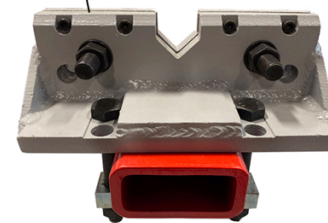

Chisum Workhorse

Versatility and Dependability.

Pogos allow for safe and easy mounting and dismounting of vehicles

Lightweight aluminum treadways can be removed in seconds

Removable treadways allow access for inspection and chaining vehicles

Movable Pulling Towers have German casters for quality, OTC time-tested hydraulics

Electric hydraulic pump with handheld remote control

Removable treadways combined with adjustable work height allow technicians to work ergonomically and efficiently especially when using a tram gauge to take basic measurements

Workhorse, strong enough to lift a vehicle over five tons. Quality and craftsmanship combined

Precision high strength clamps provide safe and secure vehicle holding for measuring and pulling during repairs