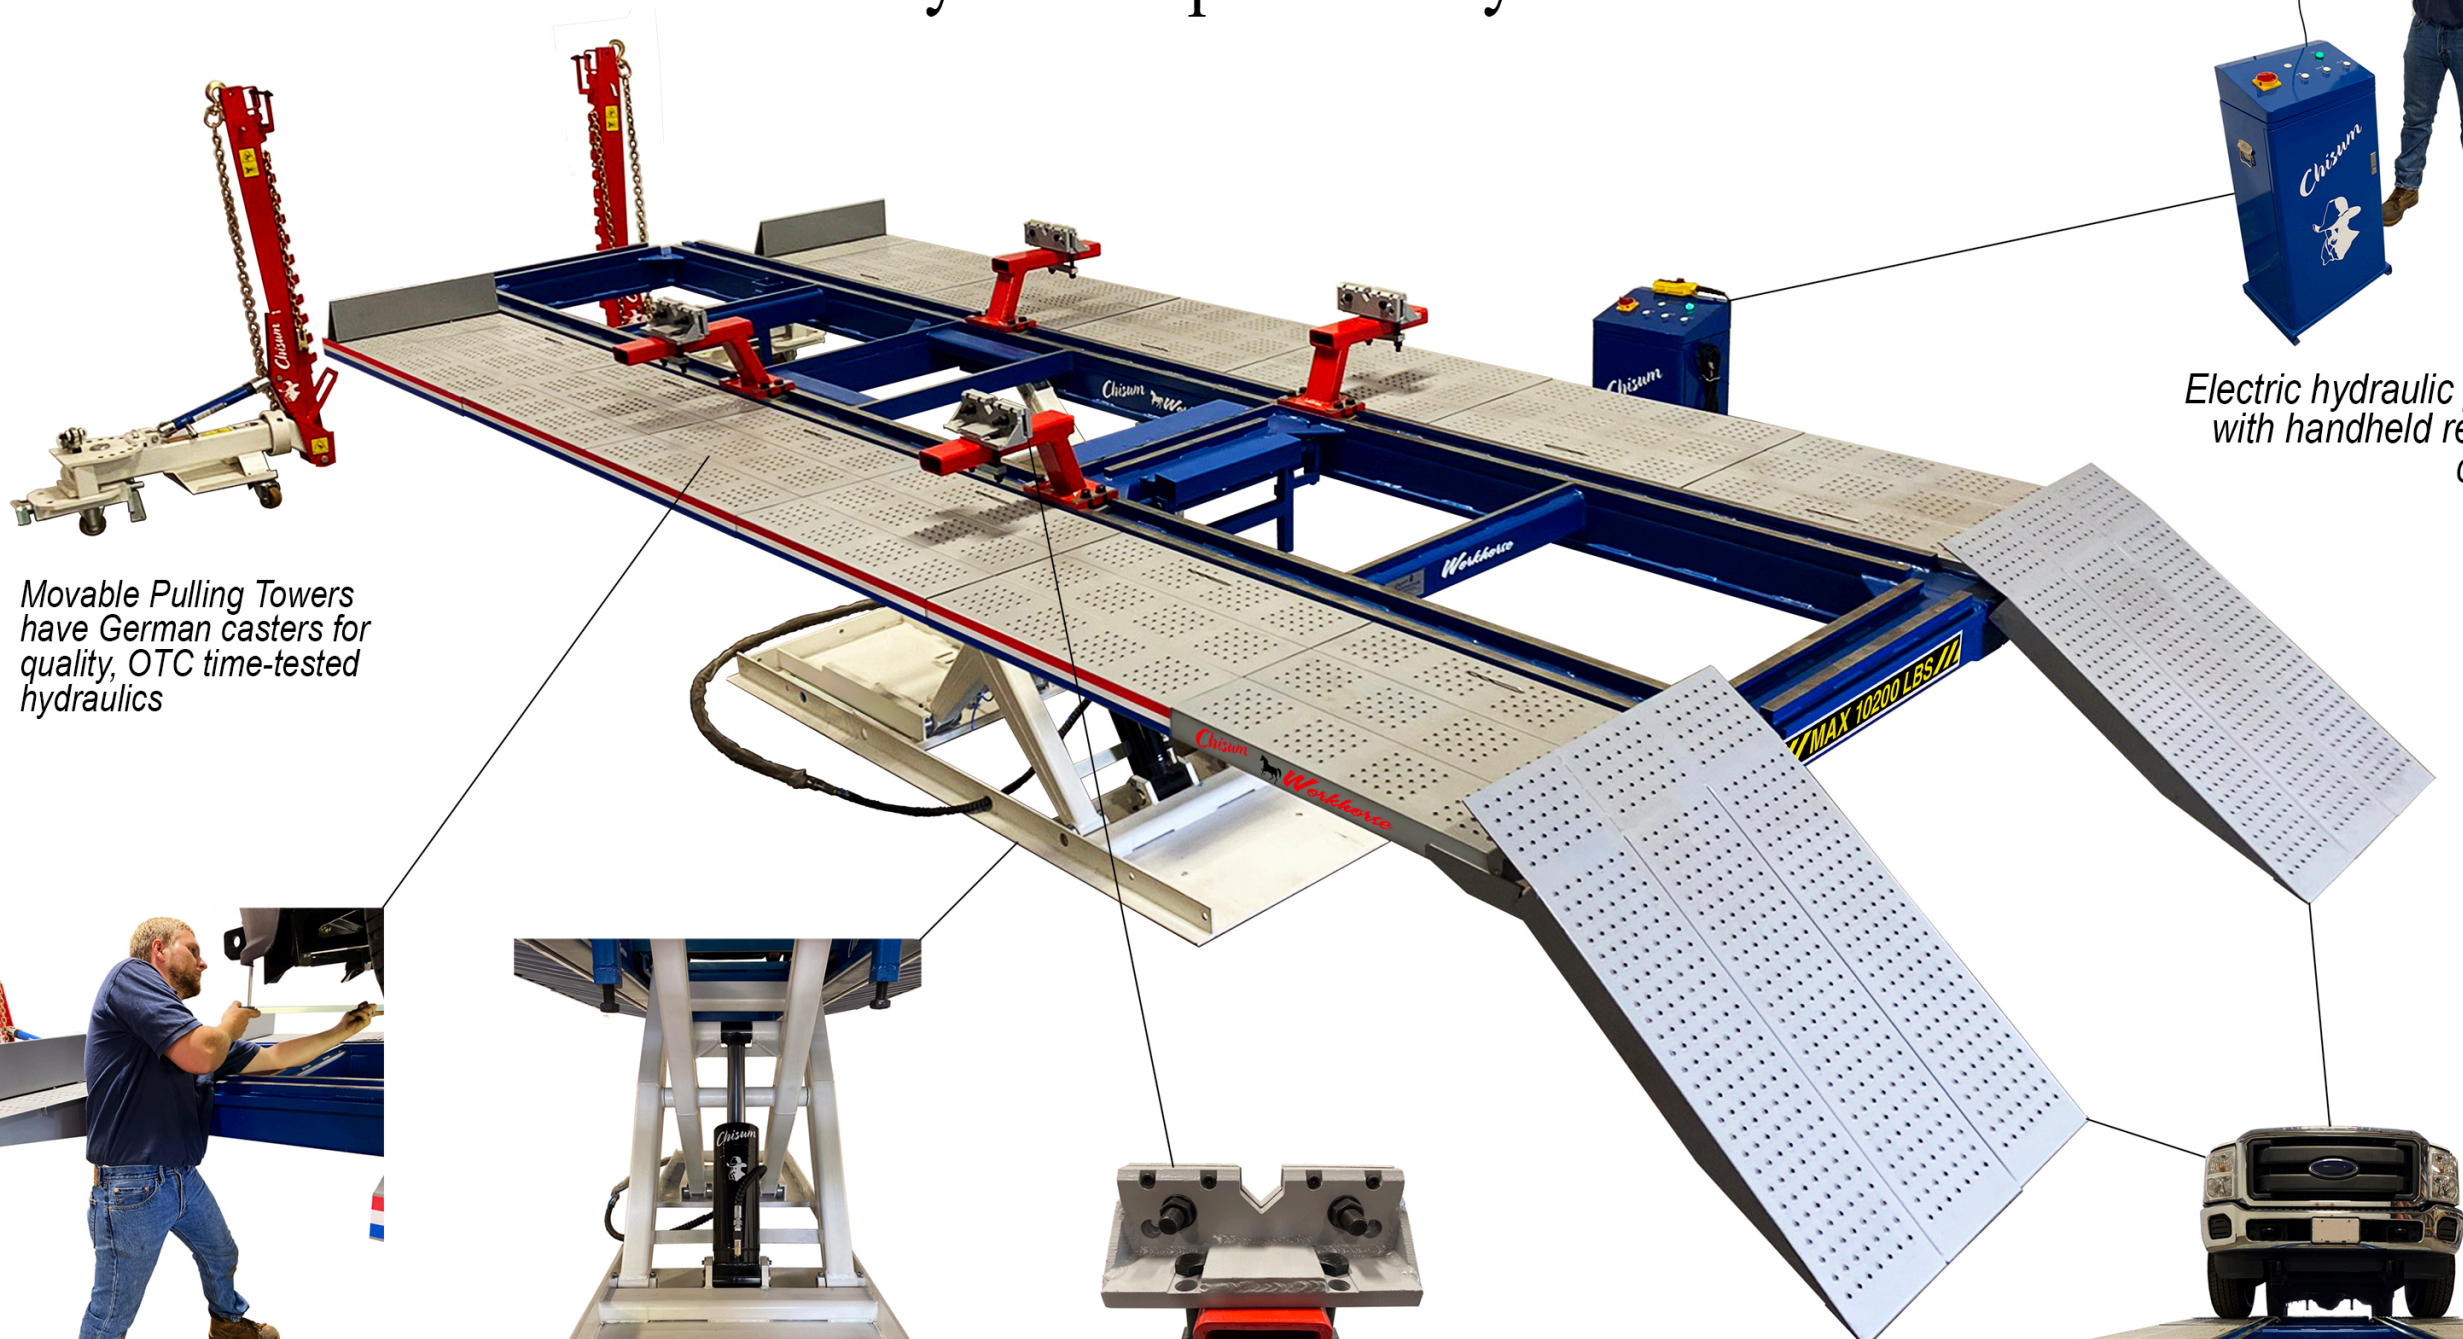

Chisum Workhorse

Versatility and Dependability.

Pogos allow for safe and easy mounting and dismounting of vehicles

Lightweight aluminum treadways can be removed in seconds

Removable treadways allow access for inspection and chaining vehicles

Movable Pulling Towers have German casters for quality, OTC time-tested hydraulics

Electric hydraulic pump with handheld remote control

Removable treadways combined with adjustable work height allow technicians to work ergonomically and efficiently especially when using a tram gauge to take basic measurements

Workhorse, strong enough to lift a vehicle over five tons. Quality and craftsmanship combined

Precision high strength clamps provide safe and secure vehicle holding for measuring and pulling during repairs

Lavell Chisum
93 years young

Workhorse SPECIFICATIONS

Length	20' 0"	<i>bench</i>
	23' 0"	<i>bench with approach ramps</i>
	27' 0"	<i>bench with approach ramp +1 tower at front</i>
	28' 0"	<i>bench with 2 towers (front + rear)</i>
Width	91"	<i>bench including treadways (left + right)</i>
	9' 8"	<i>bench with 1 tower</i>
	11' 8"	<i>bench with 2 towers (one on each side)</i>
Working Height	16"	<i>drive-on minimum</i>
	48"	<i>working maximum</i>
Lift Capacity	10,200 lbs maximum	
Pulling Power	10 tons of pulling force	
Lift Hydraulics	electric hydraulic	
Pulling Hydraulics	air/ hydraulic pumps	